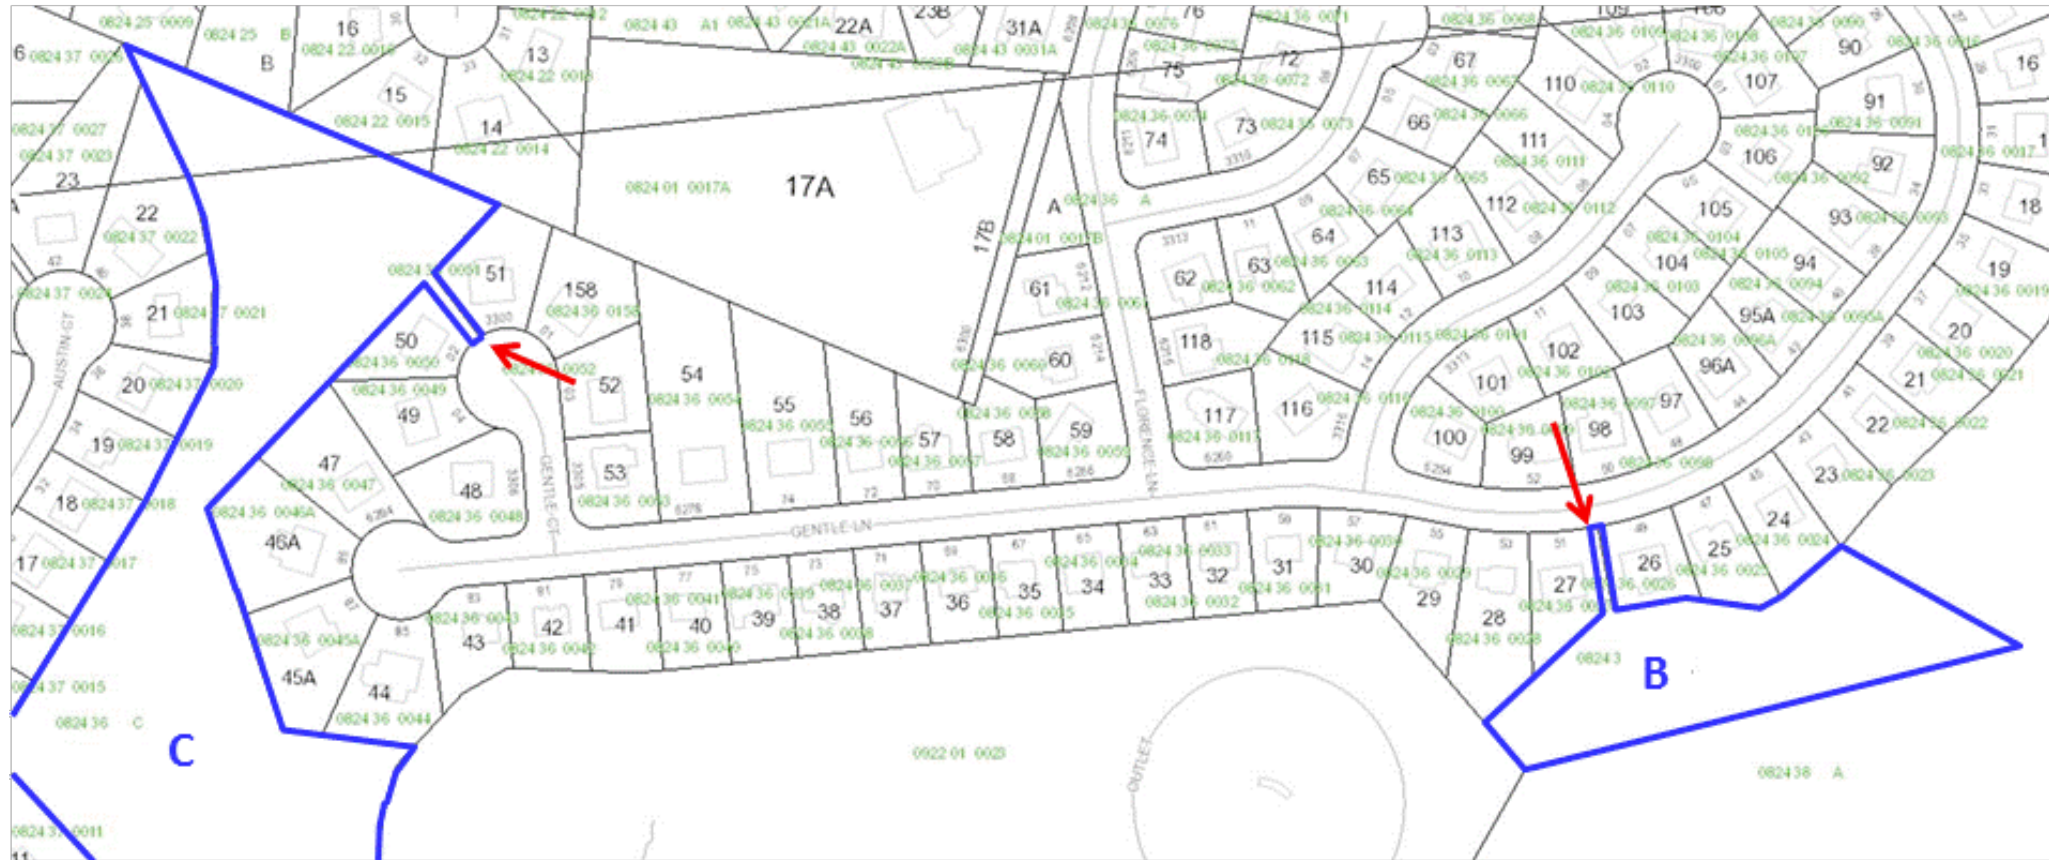

HFHOA Common Area Entrances and Boundaries

Common Area Access Points -

- Area 'B' Entrance: a 10' Easement in between 6249 and 6251 Gentle Lane
- Area 'C' Entrance: a 10' Easement in between 3300 and 3302 Gentle Ct